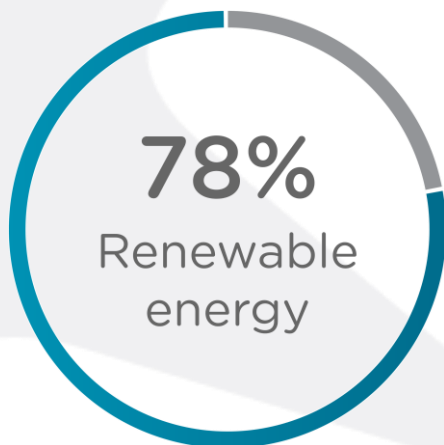

5.5^{*}

NABERS

ENERGY

This certificate certifies that

The GPT Group

Achieved 5.5 - star NABERS Energy Base
Building Rating for

Darling Park Tower 2,
Darling Park Tower 2 201 Sussex
Street, SYDNEY, NSW 2000

This rating is valid until