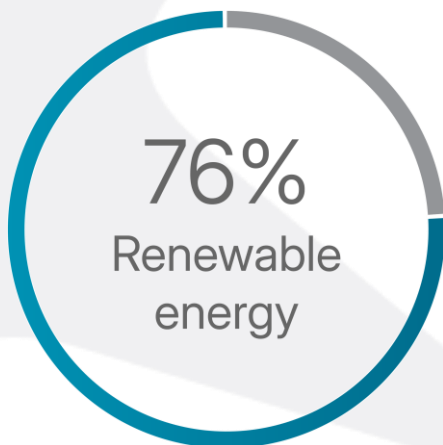

5^{*}

NABERS

ENERGY

This certifies that

The GPT Group

Achieved 5.0 - star NABERS Energy Base
Building Rating for

, Darling Park Tower 1,
201 Sussex Street, SYDNEY, NSW
2000

This rating is valid until